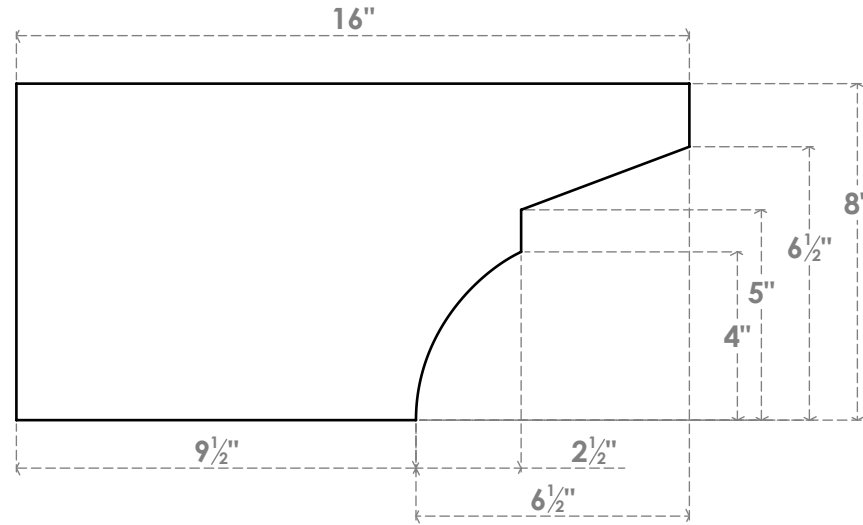

RFTP06X08X16MON

6"W X 8"H X 16"L MONTEREY ARCHITECTURAL GRADE PVC RAFTER TAIL

SIDE PROFILE

FRONT PROFILE

ISOMETRIC

EKENA MILLWORK
 2300 WEST MAIN ST.
 CLARKSVILLE, TX 75426
 TOLL FREE: 866-607-0453
 WWW.EKENAMILLWORK.COM