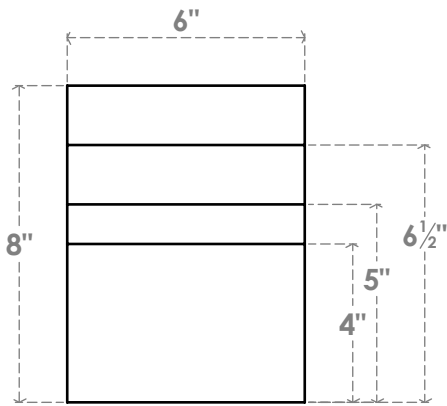

RFTP06X08X16MON

6"W X 8"H X 16"L MONTEREY ARCHITECTURAL GRADE PVC RAFTER TAIL

SIDE PROFILE

FRONT PROFILE

ISOMETRIC

EKENA MILLWORK
 2300 WEST MAIN ST.
 CLARKSVILLE, TX 75426
 TOLL FREE: 866-607-0453
 WWW.EKENAMILLWORK.COM